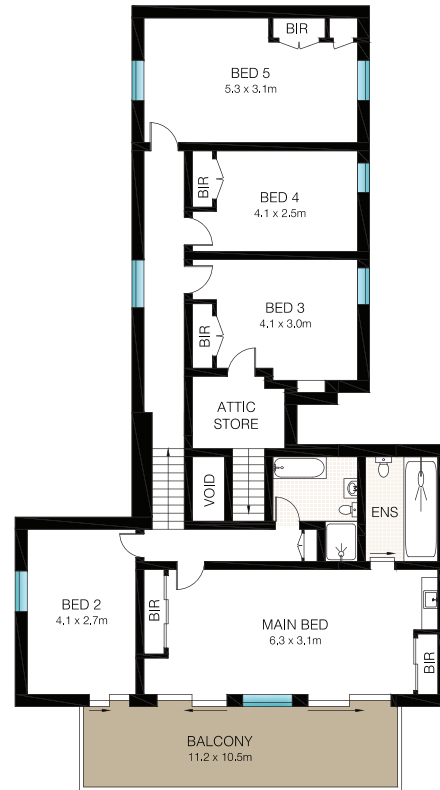

CARPORT

BASEMENT LEVEL

LOWER LEVEL

UPPER LEVEL

SITE PLAN (NOT TO SCALE)

INT: 331m²
 EXT: 49m²
 LAND: 771m²

This Floor Plan was prepared by WWW.CRYINGOUTLOUD.COM.AU for illustration purposes only. This document does not constitute any part of an offer or contract. Dimensions are approximate only. Copyright © 2018 Crying Out Loud. All Rights Reserved.

14 Ponderosa Pl, Lugarno