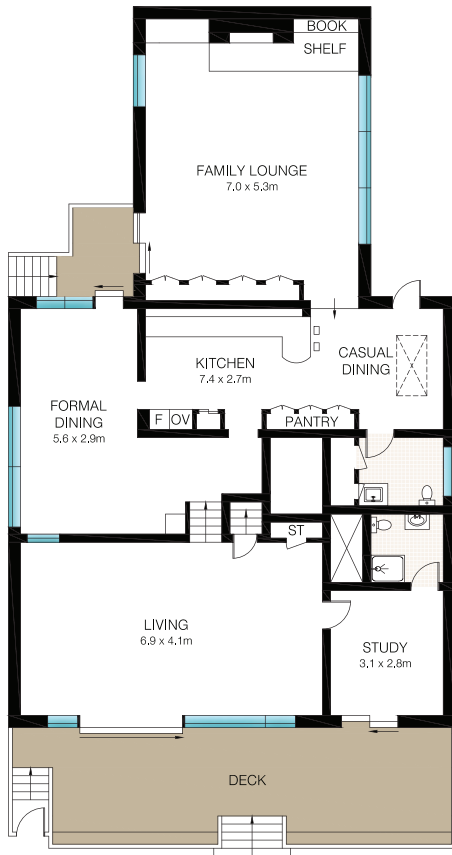

CARPORT

BASEMENT LEVEL

LOWER LEVEL

UPPER LEVEL

SITE PLAN (NOT TO SCALE)

INT: 331m²
 EXT: 49m²
 LAND: 771m²

This Floor Plan was prepared by WWW.CRYINGOUTLOUD.COM.AU for illustration purposes only. This document does not constitute any part of an offer or contract. Dimensions are approximate only. Copyright © 2018 Crying Out Loud. All Rights Reserved.

14 Ponderosa Pl, Lugarno