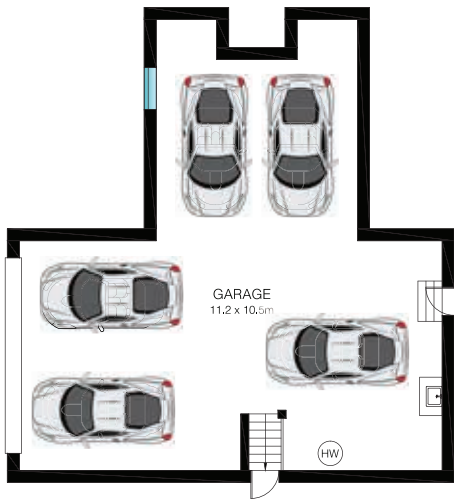

CARPORT

BASEMENT LEVEL

LOWER LEVEL

UPPER LEVEL

SITE PLAN (NOT TO SCALE)

INT: 331m²
 EXT: 49m²
 LAND: 771m²

This Floor Plan was prepared by WWW.CRYINGOUTLOUD.COM.AU for illustration purposes only. This document does not constitute any part of an offer or contract. Dimensions are approximate only. Copyright © 2018 Crying Out Loud. All Rights Reserved.